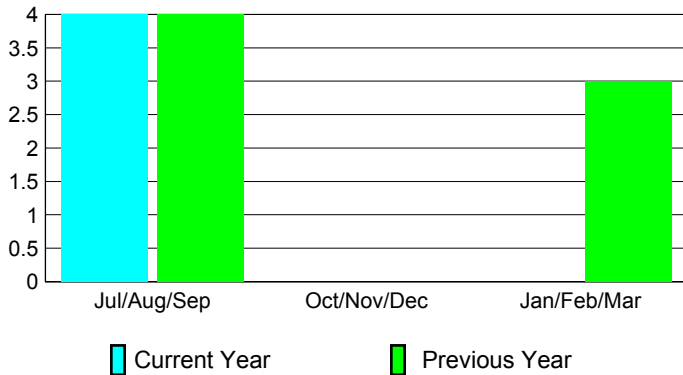

2012-2013 GMT Reports for District (or Undistricted) **District 323D2**

GMT: KAMLESH JAIN

Location: INDIA

GMT CA: 6

CLUBS

Club Results
2012-2013

Clubs
2011-2012

Month	New Club Goal	Actual New Clubs	Actual Dropped Clubs	Gain/Loss of Clubs	Gain/Loss of Clubs
Jul/Aug/Sep	4	4	0	4	4
Oct/Nov/Dec	2	1	-1	0	0
Jan/Feb/Mar	2				3
Totals	8	5	-1	4	7

Club Results 2012-2013

Goal, New, Dropped, Gain/Loss

Comparison of Club Gain/Loss

Current Year Compared to the Previous Year

YTD Status Quo Clubs 2012-2013

Status Quo Clubs Compared to Status Quo Members

MEMBERSHIP