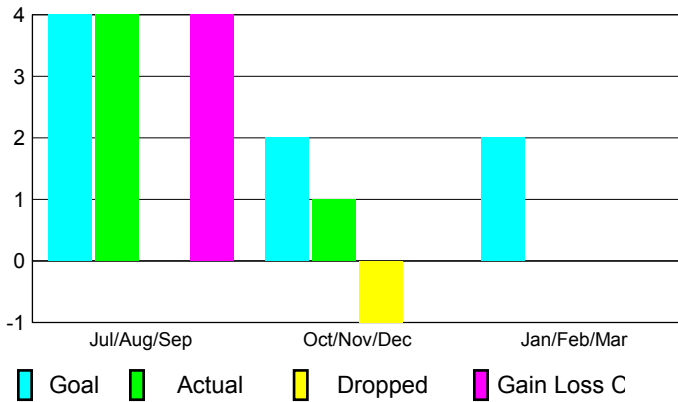

2012-2013 GMT Reports for District (or Undistricted) **District 323D2**

GMT: KAMLESH JAIN

Location: INDIA

GMT CA: 6

CLUBS

Club Results
2012-2013

Clubs
2011-2012

Month	New Club Goal	Actual New Clubs	Actual Dropped Clubs	Gain/Loss of Clubs	Gain/Loss of Clubs
Jul/Aug/Sep	4	4	0	4	4
Oct/Nov/Dec	2	1	-1	0	0
Jan/Feb/Mar	2				3
Totals	8	5	-1	4	7

Club Results 2012-2013

Goal, New, Dropped, Gain/Loss

Comparison of Club Gain/Loss

Current Year Compared to the Previous Year

YTD Status Quo Clubs 2012-2013

Status Quo Clubs Compared to Status Quo Members

MEMBERSHIP