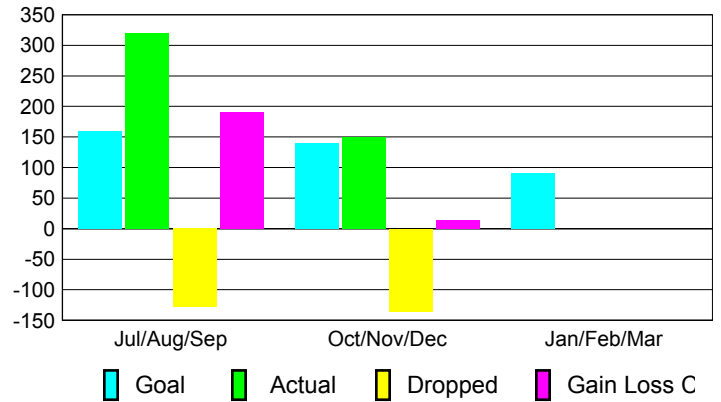

Club Results 2012-2013

Goal, New, Dropped, Gain/Loss

Comparison of Club Gain/Loss

Current Year Compared to the Previous Year

YTD Status Quo Clubs 2012-2013

Status Quo Clubs Compared to Status Quo Members

MEMBERSHIP

Membership Results
2012-2013

Membership
2011-2012

Month	Net Memb Goal	Actual New Memb	Actual Dropped Memb	Gain/Loss of Memb	Gain/Loss of Memb
Jul/Aug/Sep	160	319	-128	191	218
Oct/Nov/Dec	140	149	-135	14	90
Jan/Feb/Mar	90				383
Totals	390	468	-263	205	691

Membership Results 2012-2013

Goal, New, Dropped, Gain/Loss

Comparison of Membership Gain/Loss

Current Year Compared to the Previous Year

Gender Comparison 2012-2013

Jul/Aug/Sep

Oct/Nov/Dec

Jan/Feb/Mar