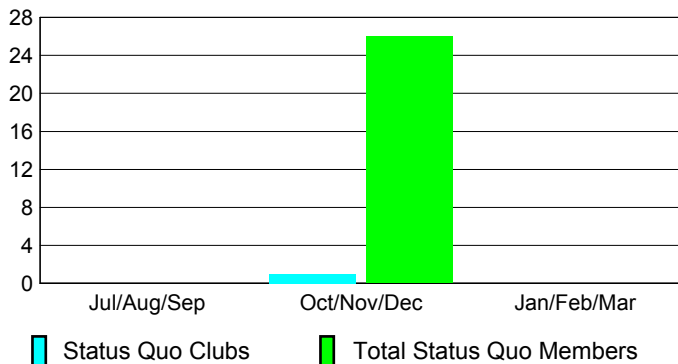

Club Results 2012-2013

Goal, New, Dropped, Gain/Loss

Comparison of Club Gain/Loss

Current Year Compared to the Previous Year

YTD Status Quo Clubs 2012-2013

Status Quo Clubs Compared to Status Quo Members

MEMBERSHIP

Membership Results
2012-2013

Membership
2011-2012

Month	Net Memb Goal	Actual New Memb	Actual Dropped Memb	Gain/Loss of Memb	Gain/Loss of Memb
Jul/Aug/Sep	160	319	-128	191	218
Oct/Nov/Dec	140	149	-135	14	90
Jan/Feb/Mar	90				383
Totals	390	468	-263	205	691