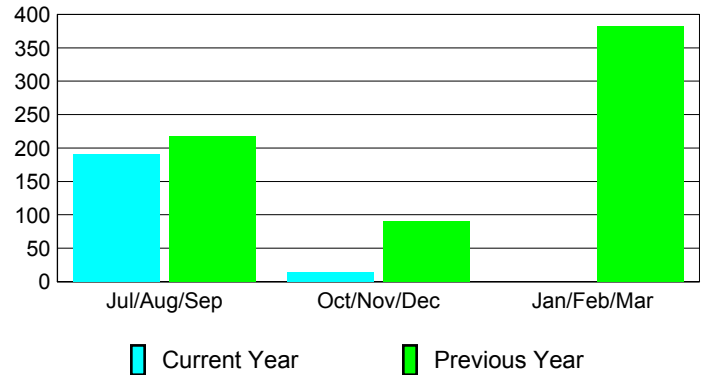

Membership Results
2012-2013

Membership
2011-2012

Month	Net Memb Goal	Actual New Memb	Actual Dropped Memb	Gain/Loss of Memb	Gain/Loss of Memb
Jul/Aug/Sep	160	319	-128	191	218
Oct/Nov/Dec	140	149	-135	14	90
Jan/Feb/Mar	90				383
Totals	390	468	-263	205	691

Membership Results 2012-2013

Goal, New, Dropped, Gain/Loss

Comparison of Membership Gain/Loss

Current Year Compared to the Previous Year

Gender Comparison 2012-2013

Jul/Aug/Sep

Oct/Nov/Dec

Jan/Feb/Mar